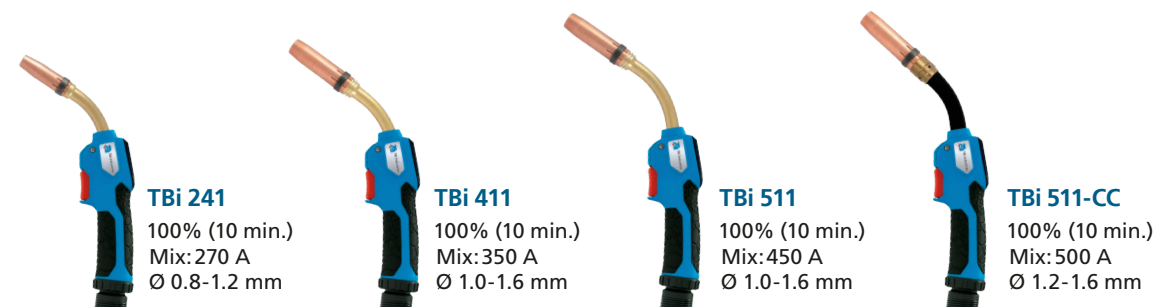

Wassergekühlt