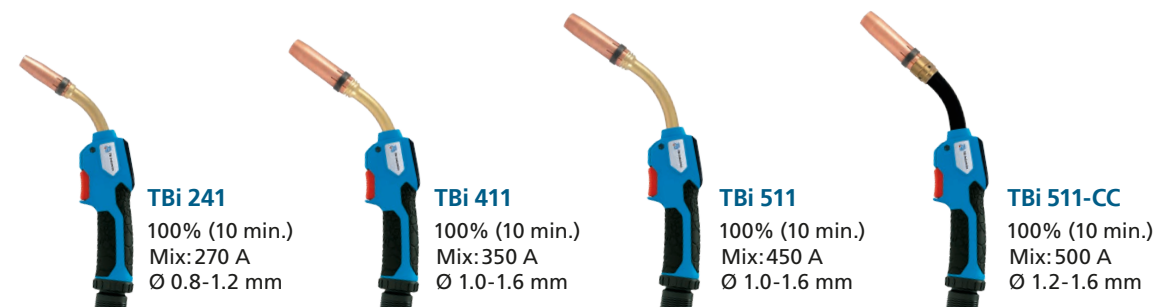

Wassergekühlt