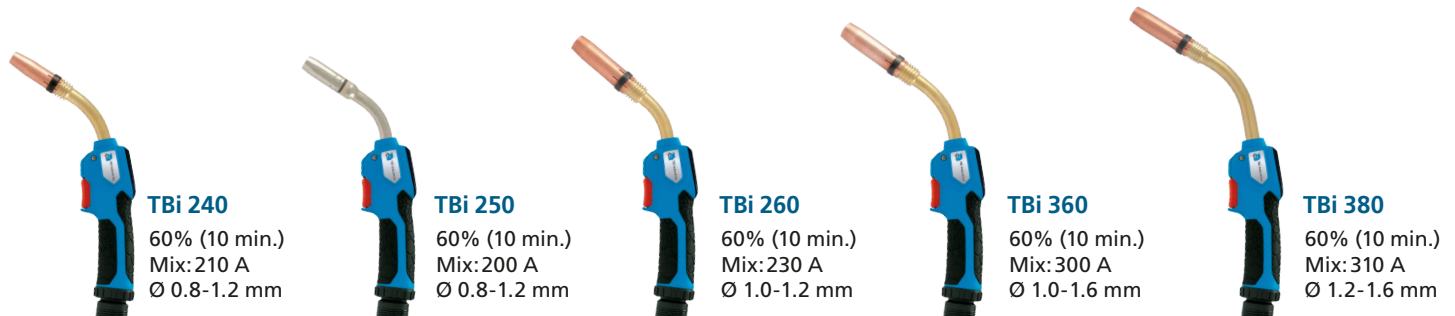

## TBi T-Lux MIG / MAG Torch Handle

The new slim and ergonomic design ensures the effortless handling

- Modern 2-component handle
- Ball joint with defined panning and rotation range prevents twisted hoses in the cable assembly
- Optionally with various auxiliary switches or remote control modules
- Compatible with our most powerful torch models