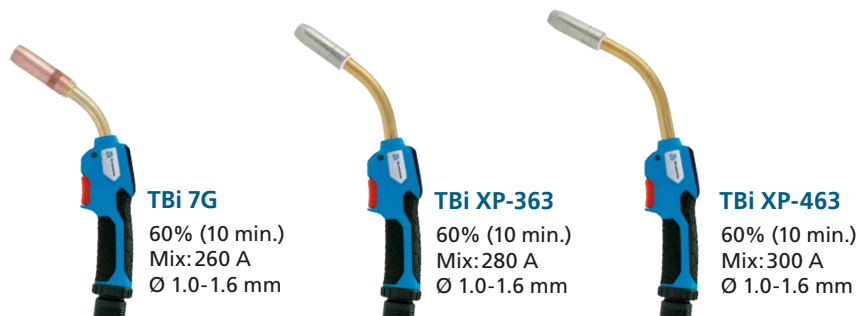

Gasgekühlt