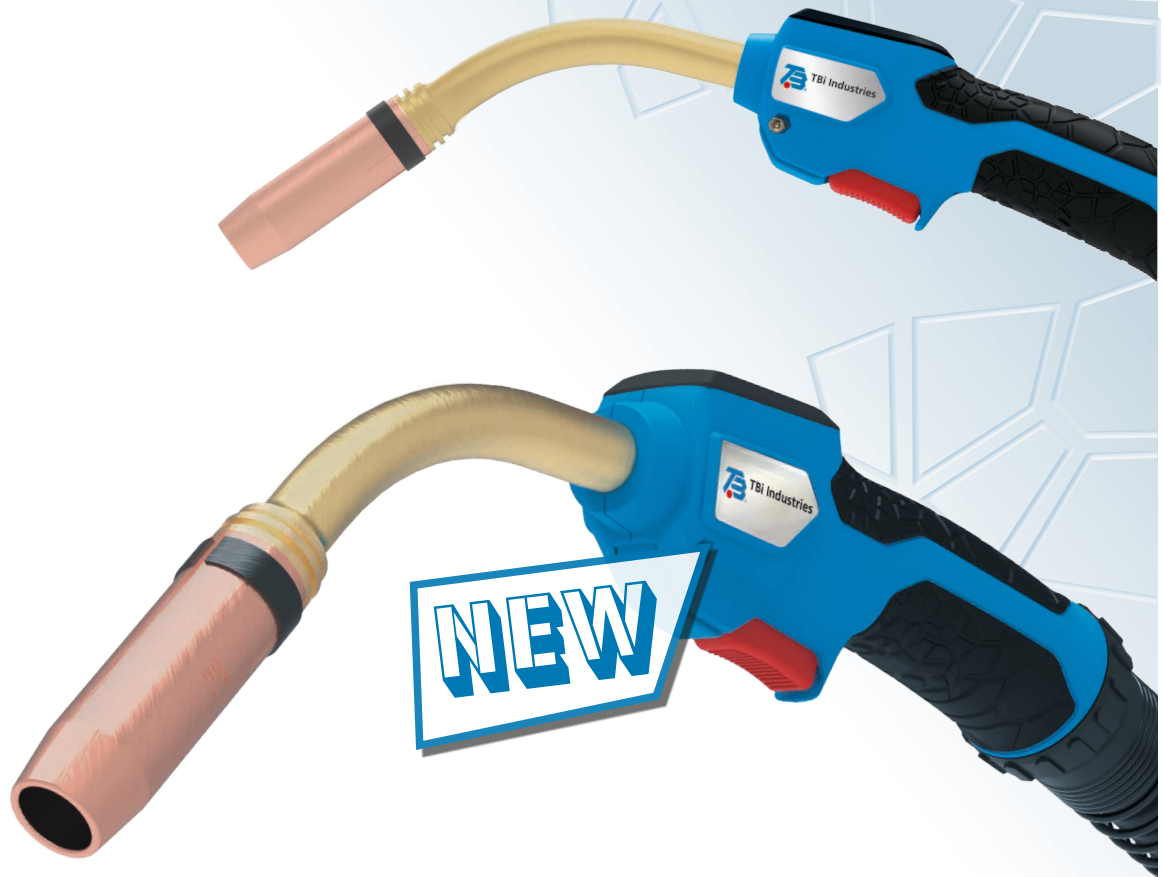

TBi Industries

Creating the future
with pioneering innovation

Ready for Tomorrow.

TBi Industries GmbH is a German provider of high quality welding equipment specialized on development and production of MIG/MAG and TIG torches for industrial use. In addition to handheld welding torches, the special focus is on torch technology and cleaning stations for robotic welding.

TBi Industries has a worldwide distribution network with its own production facilities in Europe and Asia. Our products have an excellent standing in the industries, reflecting our aiming at technically mature high-quality products.

TBi Industries is part of ESAB, a world leading manufacturer of welding consumables and welding and cutting equipment.