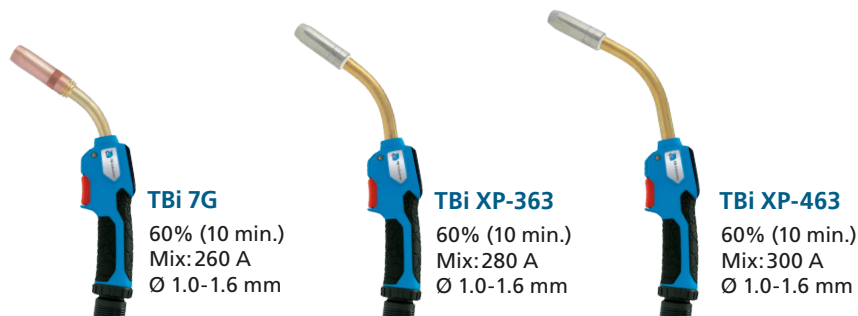

Gasgekühlt