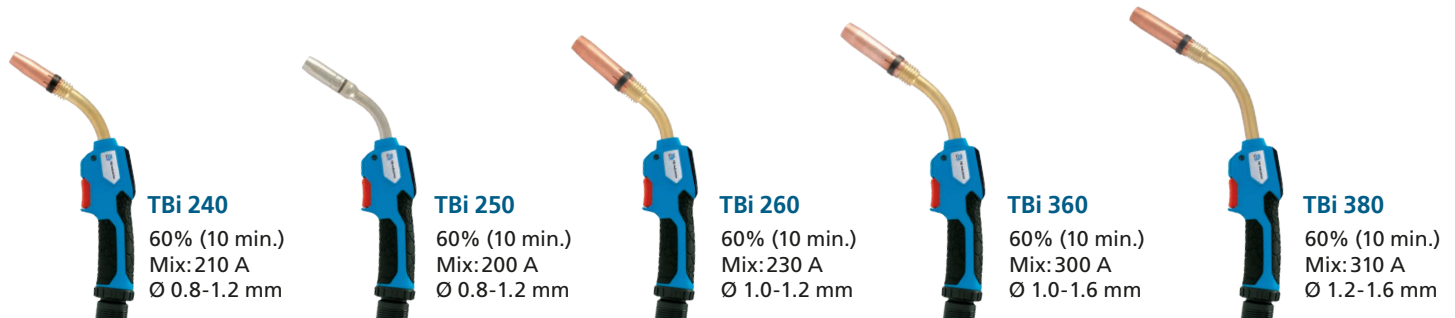

The new slim and ergonomic design ensures the effortless handling

- Modern 2-component handle
- Ball joint with defined panning and rotation range prevents twisted hoses in the cable assembly
- Optionally with various auxiliary switches or remote control modules
- Compatible with our most powerful torch models