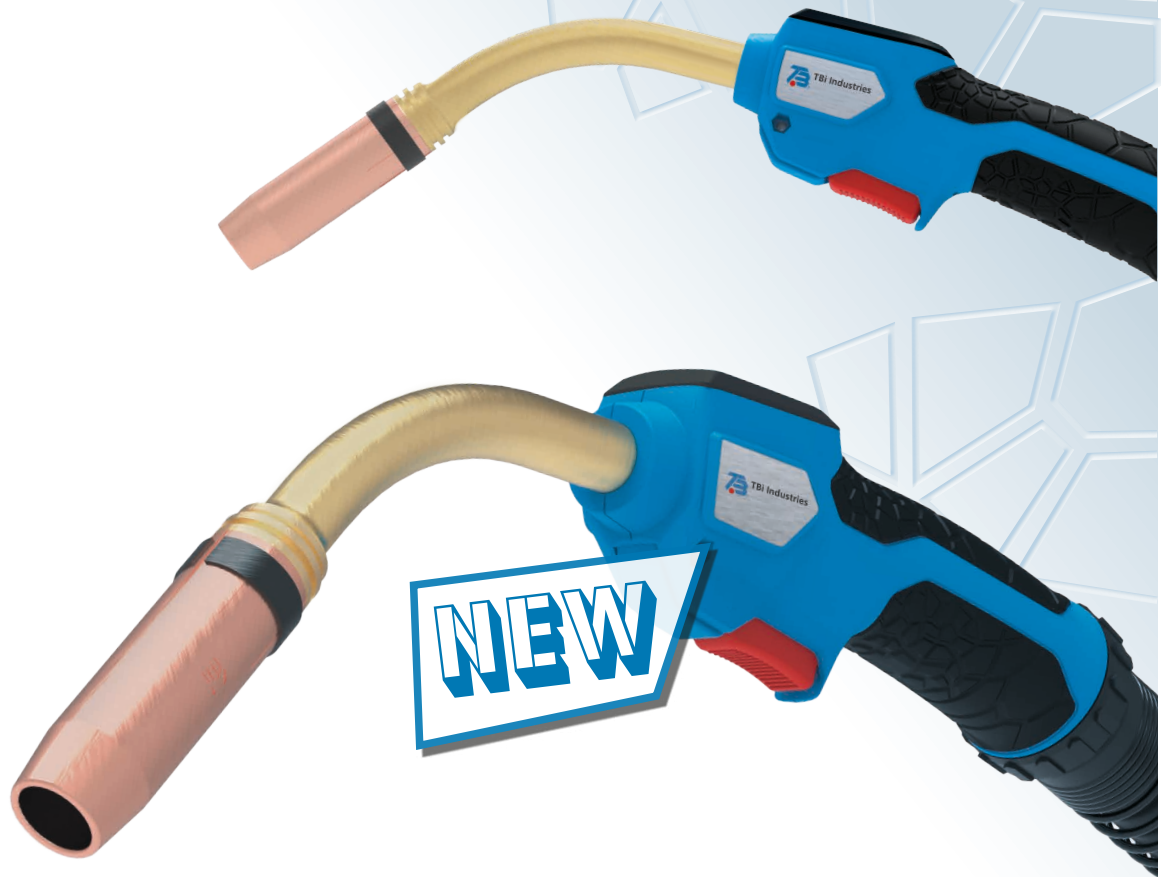

TBi Industries

Creating the future
with pioneering innovation

Ready for Tomorrow.

TBi Industries GmbH is a German provider of high quality welding equipment specialized on development and production of MIG/MAG and TIG torches for industrial use. In addition to handheld welding torches, the special focus is on torch technology and cleaning stations for robotic welding.

The new slim and ergonomic design ensures the effortless handling

- Modern 2-component handle
- Ball joint with defined panning and rotation range prevents twisted hoses in the cable assembly
- Optionally with various auxiliary switches or remote control modules
- Compatible with our most powerful torch models