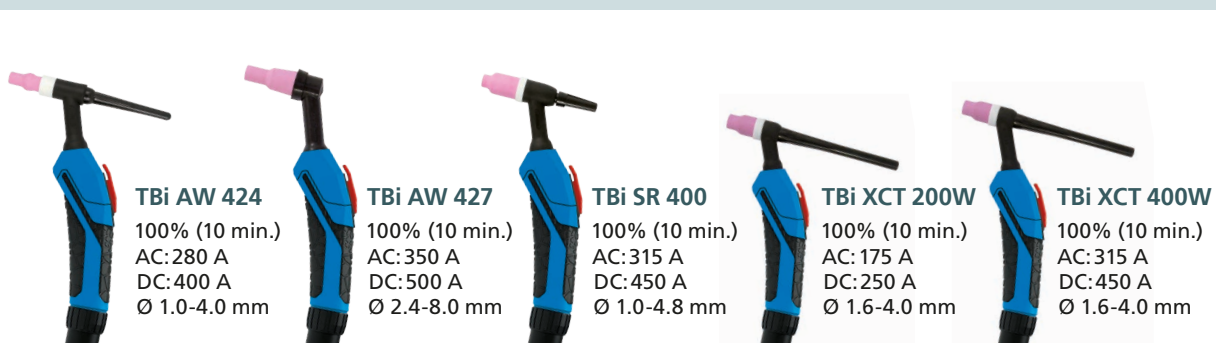

The specialist for effortless handling

- Slim design with soft grip surfaces
- The long pushbutton guarantees you precise switching
- Optionally equipped with remote control modules

Gasgekühlt

Wassergekühlt