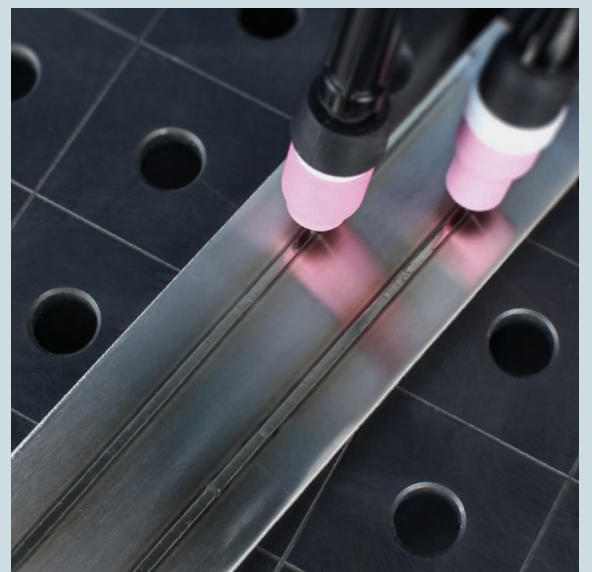

MIG/MAG

WIG/TIG

PLASMA

ROBOTIC

ACCESSORIES

www.tbi-industries.com